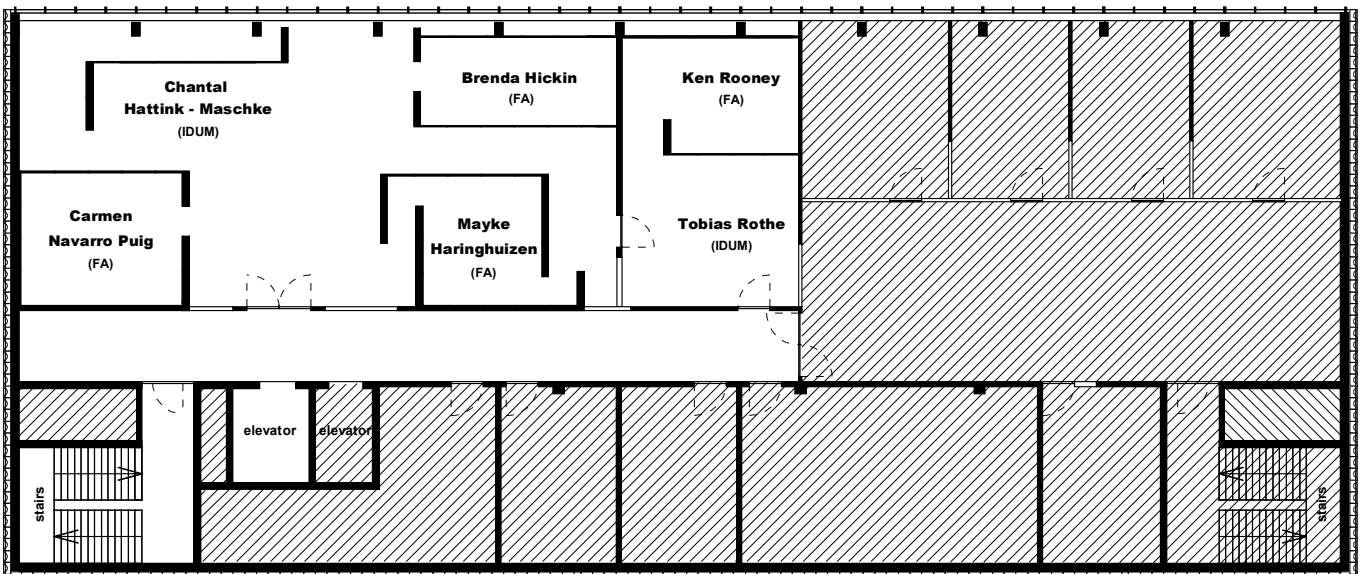

DOGtime Graduation Show 2016

2nd & 7th floor BC building

Gerrit Rietveld Academie Fred. Roeskestraat 96 & 98

7th floor

2nd floor

July 6th: 16h00 - 21h00 opening, July 7th: 11h00 - 21h00, July 8th: 11h00 - 21h00, July 9th: 11h00 - 20h00, July 10th: 11h00 - 16h00