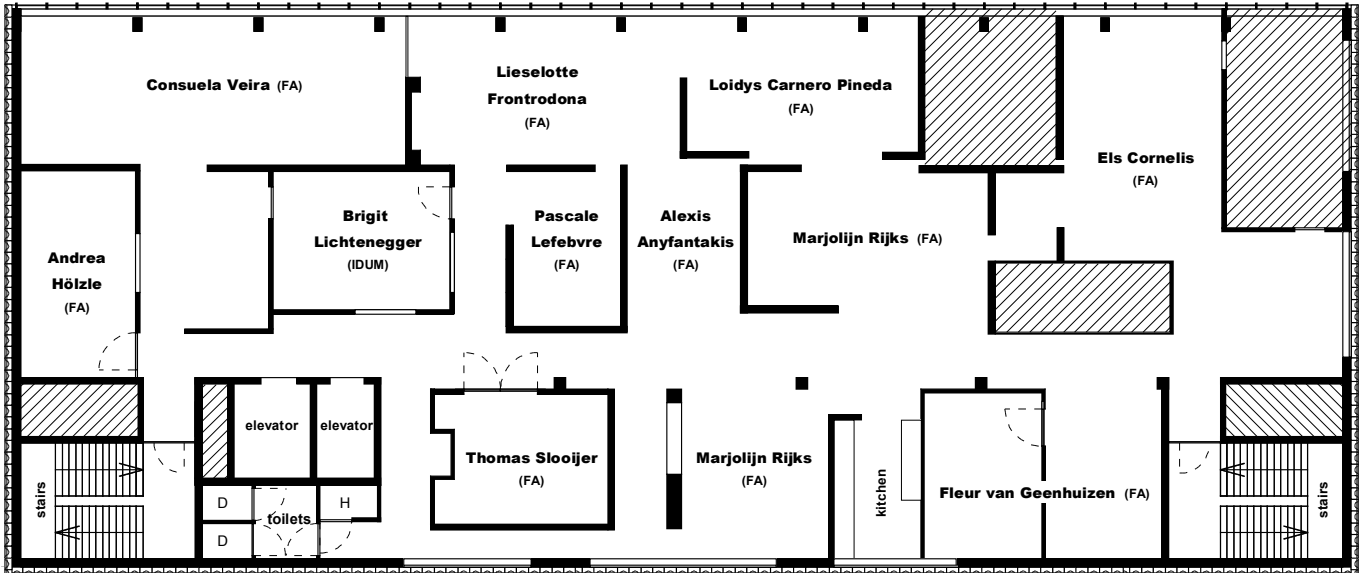

DOGtime Graduation Show 2016

2nd & 7th floor BC building

Gerrit Rietveld Academie Fred. Roeskestraat 96 & 98

7th floor

2nd floor

July 6th: 16h00 - 21h00 opening, July 7th: 11h00 - 21h00, July 8th: 11h00 - 21h00, July 9th: 11h00 - 20h00, July 10th: 11h00 - 16h00